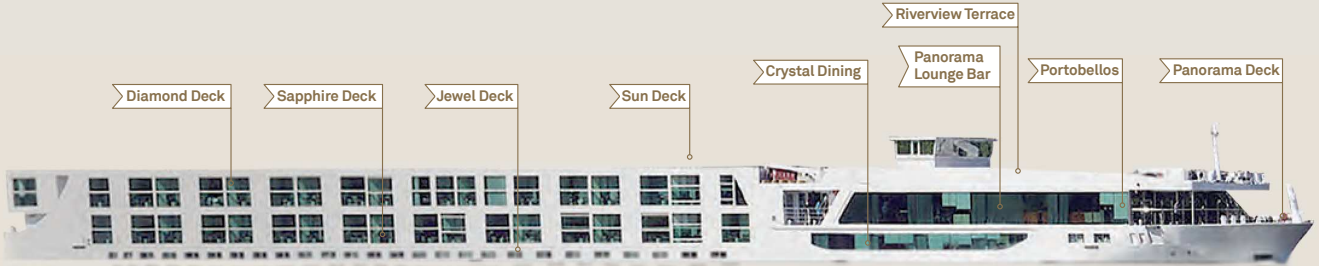

# Scenic Crystal, Jewel & Jade

Take a 360° Tour @ [scenicusa.com](http://scenicusa.com)

Refurbished 2019 | Built 2012/2013/2014 | Length 443 feet | Passengers 163 | Cabins 82 | Crew 59 | Gross tonnage 2,721

### Diamond Deck