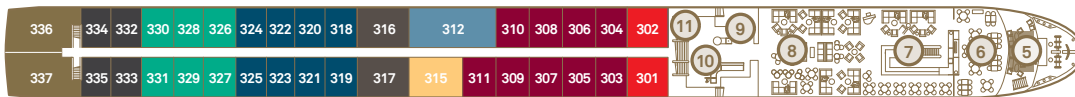

Diamond Deck