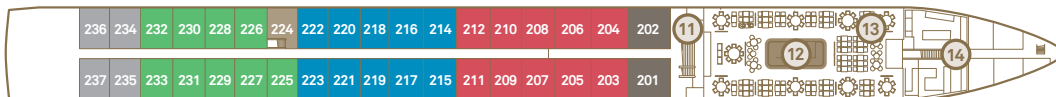

Sapphire Deck