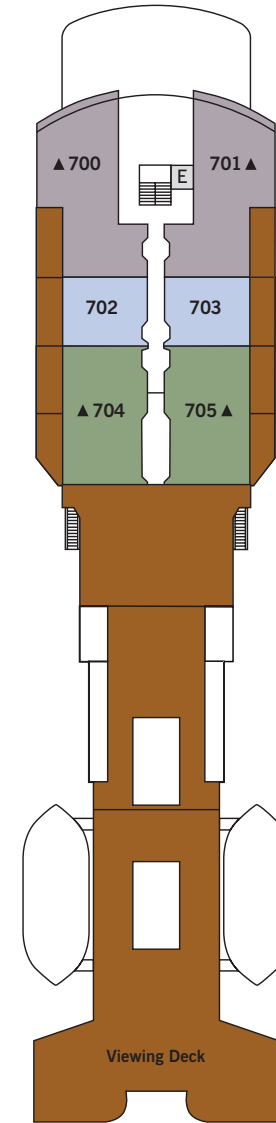

DECK PLANS – Prince Albert II

DECK 3

DECK 4

DECK 5

DECK 6

DECK 7

SPECIFICATIONS

OWNER'S SUITE	111
GRAND SUITE	International
SILVER SUITE	132
DISCOVERER SUITE	6,072
MEDALLION SUITE	354 Feet
EXPEDITION SUITE	52 Feet
VERANDA SUITE	14 knots
VISTA SUITE	5
VIEW SUITE	5
EXPLORER CLASS	▲
ADVENTURER CLASS	▲
CREW	111
OFFICERS	International
GUESTS	132
TONNAGE	6,072
LENGTH	354 Feet
WIDTH	52 Feet
SPEED	14 knots
PASSENGER DECKS	5
3RD GUEST CAPACITY	▲
CONNECTING SUITES	702/704, 703/705, 500/502, 501/503, 504/506, 505/507, 510/512, 511/513
REFURBISHED	2008
LLOYD'S REGISTER	1A
ICE-CLASS RATING	
REGISTRY	Bahamas