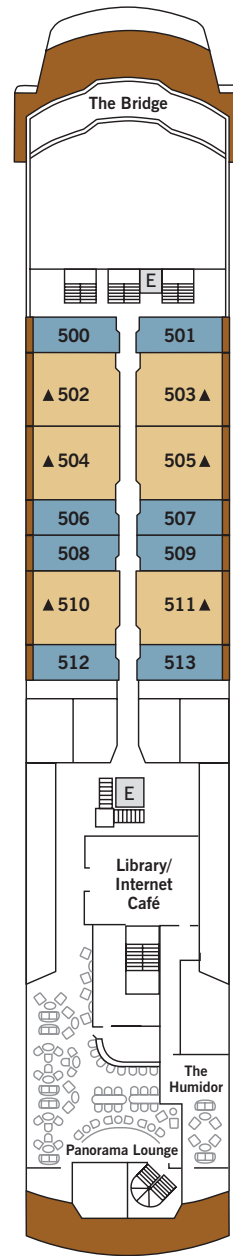

DECK PLANS – Prince Albert II

DECK 3

DECK 4

DECK 5

DECK 6

DECK 7

SPECIFICATIONS

OWNER'S SUITE	111
GRAND SUITE	International
SILVER SUITE	132
DISCOVERER SUITE	6,072
MEDALLION SUITE	354 Feet
EXPEDITION SUITE	52 Feet
VERANDA SUITE	14 knots
VISTA SUITE	5
VIEW SUITE	5
EXPLORER CLASS	▲
ADVENTURER CLASS	▲
CREW	111
OFFICERS	International
GUESTS	132
TONNAGE	6,072
LENGTH	354 Feet
WIDTH	52 Feet
SPEED	14 knots
PASSENGER DECKS	5
3RD GUEST CAPACITY	▲
CONNECTING SUITES	702/704, 703/705, 500/502, 501/503, 504/506, 505/507, 510/512, 511/513
REFURBISHED	2008
LLOYD'S REGISTER	1A
ICE-CLASS RATING	
REGISTRY	Bahamas