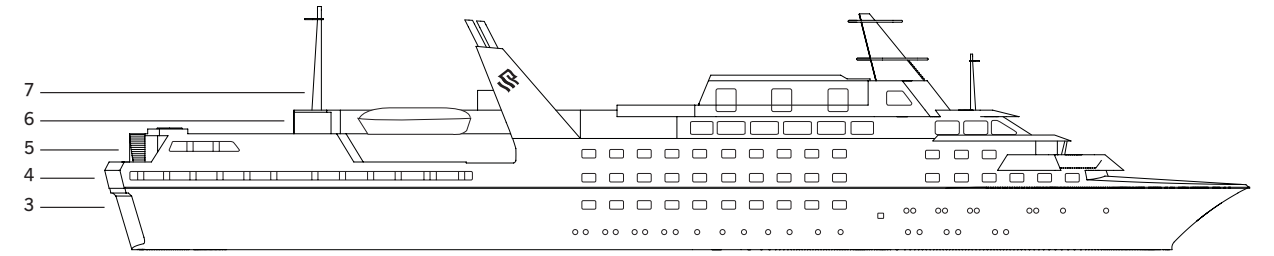

DECK PLANS – Prince Albert II

DECK 3

DECK 4

DECK 5

DECK 6

DECK 7

SPECIFICATIONS

OWNER'S SUITE	111
GRAND SUITE	International
SILVER SUITE	132
DISCOVERER SUITE	6,072
MEDALLION SUITE	354 Feet
EXPEDITION SUITE	52 Feet
VERANDA SUITE	14 knots
VISTA SUITE	5
VIEW SUITE	5
EXPLORER CLASS	▲
ADVENTURER CLASS	▲
CREW	111
OFFICERS	International
GUESTS	132
TONNAGE	6,072
LENGTH	354 Feet
WIDTH	52 Feet
SPEED	14 knots
PASSENGER DECKS	5
3RD GUEST CAPACITY	▲
CONNECTING SUITES	702/704, 703/705, 500/502, 501/503, 504/506, 505/507, 510/512, 511/513
REFURBISHED	2008
LLOYD'S REGISTER	1A
ICE-CLASS RATING	
REGISTRY	Bahamas