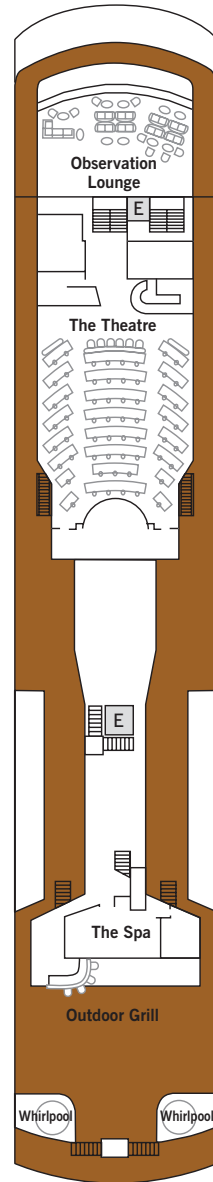

DECK PLANS – Prince Albert II

DECK 3

DECK 4

DECK 5

DECK 6

DECK 7

SPECIFICATIONS

OWNER'S SUITE	111
GRAND SUITE	International
SILVER SUITE	132
DISCOVERER SUITE	6,072
MEDALLION SUITE	354 Feet
EXPEDITION SUITE	52 Feet
VERANDA SUITE	14 knots
VISTA SUITE	5
VIEW SUITE	5
EXPLORER CLASS	▲
ADVENTURER CLASS	▲
CREW	111
OFFICERS	International
GUESTS	132
TONNAGE	6,072
LENGTH	354 Feet
WIDTH	52 Feet
SPEED	14 knots
PASSENGER DECKS	5
3RD GUEST CAPACITY	▲
CONNECTING SUITES	702/704, 703/705, 500/502, 501/503, 504/506, 505/507, 510/512, 511/513
REFURBISHED	2008
LLOYD'S REGISTER	1A
ICE-CLASS RATING	
REGISTRY	Bahamas