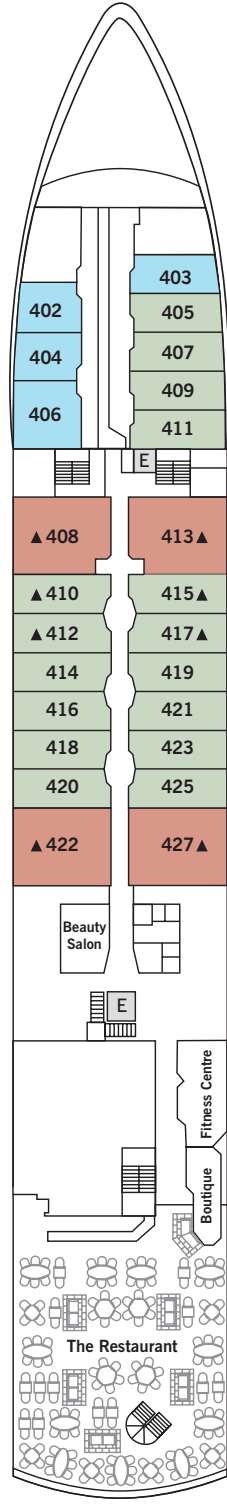

DECK PLANS – Prince Albert II

DECK 3

DECK 4

DECK 5

DECK 6

DECK 7

SPECIFICATIONS

OWNER'S SUITE	111
GRAND SUITE	International
SILVER SUITE	132
DISCOVERER SUITE	6,072
MEDALLION SUITE	354 Feet
EXPEDITION SUITE	52 Feet
VERANDA SUITE	14 knots
VISTA SUITE	5
VIEW SUITE	5
EXPLORER CLASS	▲
ADVENTURER CLASS	▲
CREW	111
OFFICERS	International
GUESTS	132
TONNAGE	6,072
LENGTH	354 Feet
WIDTH	52 Feet
SPEED	14 knots
PASSENGER DECKS	5
3RD GUEST CAPACITY	▲
CONNECTING SUITES	702/704, 703/705, 500/502, 501/503, 504/506, 505/507, 510/512, 511/513
REFURBISHED	2008
LLOYD'S REGISTER	1A
ICE-CLASS RATING	
REGISTRY	Bahamas